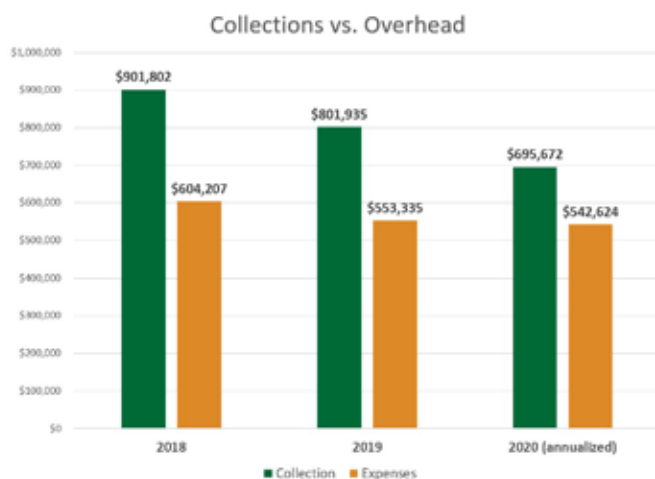

VERY WELL ESTABLISHED PRACTICE

Arlington, Virginia

Very well-established practice in the highly desirable area of Arlington, Virginia.

This 8 op (6 equipped) practice had 2019 collections of \$800K+ and has a strong hygiene program.

Tremendous opportunity to grow and expand. Currently referring out a good portion of specialty work. Seller motivated for quick transition.

- Located in Arlington, Virginia
- Active Patient Count: 2,000
- 2019 Collections: \$800,000
- Six Operatories (two more unequipped)
- Referring out most specialty work