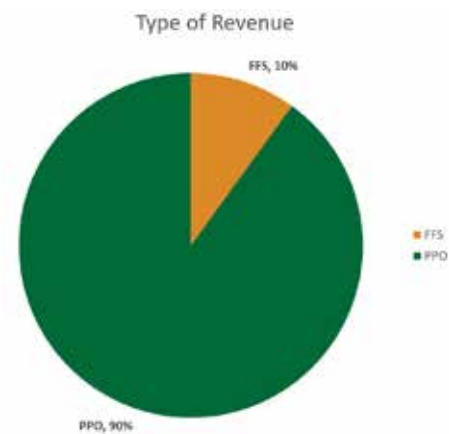

VERY WELL ESTABLISHED PRACTICE

Arlington, Virginia

Very well-established practice in the highly desirable area of Arlington, Virginia.

This 8 op (6 equipped) practice had 2019 collections of \$800K+ and has a strong hygiene program.

Tremendous opportunity to grow and expand. Currently referring out a good portion of specialty work. Seller motivated for quick transition.

- Located in Arlington, Virginia
- Active Patient Count: 2,000
- 2019 Collections: \$800,000
- Six Operatories (two more unequipped)
- Referring out most specialty work