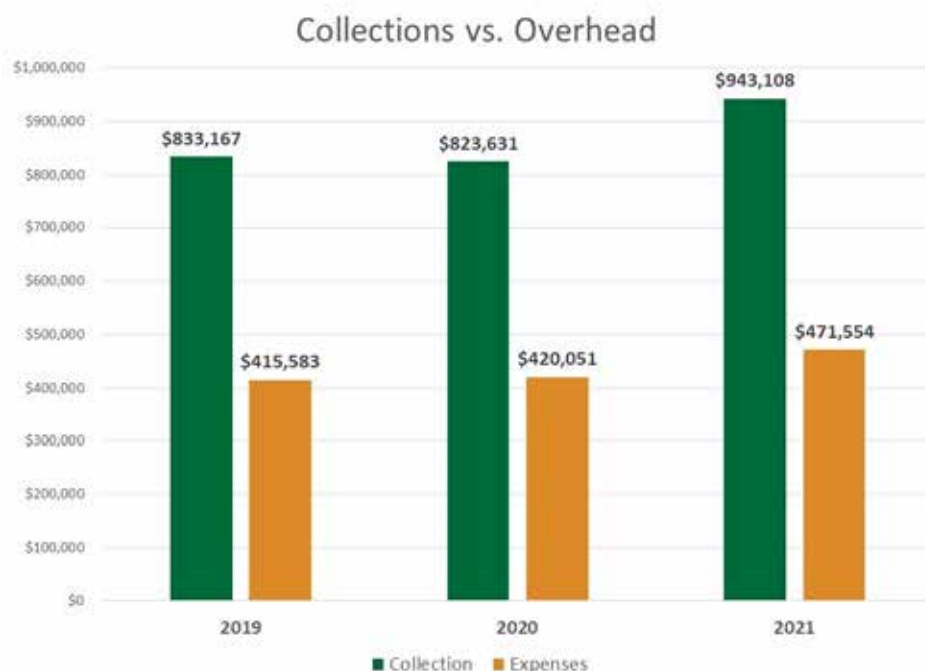

5-Op Practice with Fantastic Opportunity for Growth

Rosedale, Maryland

This newly renovated, 4 + 1 op practice has consistently collected over \$820,000 and has very low overhead with great cash flow.

The office was fully renovated and boasts almost all new equipment, including brand new Adec 511 chairs & deliveries. Also just added to the practice is a CEREC Primescan, milling unit, oven, etc. Lots of opportunity – currently open 4 days per week and hasn't advertised in 25 years. Seller is open and flexible to ensure a successful transition. Located just a few minutes from I-695 Beltway.

- Located in Rosedale, MD
- Active Patient Count: 2,500
- 2019 Collections: \$943,000
- Five Operatories

Is this practice right for you? It all starts with a conversation!

Todd & Sheryl Garfinkel
DDSmatch Mid-Atlantic
(443) 422-9866 • www.ddsmatch.com
Facilitating Dental Transitions in
Maryland, Virginia, and DC