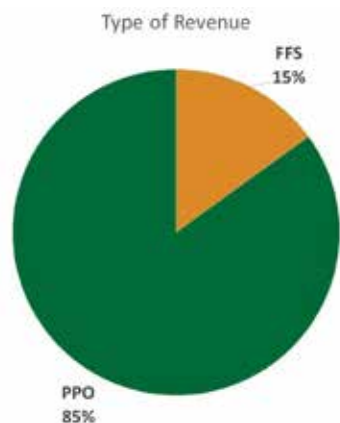

5-Op Practice with Fantastic Opportunity for Growth

Rosedale, Maryland

This newly renovated, 4 + 1 op practice has consistently collected over \$820,000 and has very low overhead with great cash flow.

The office was fully renovated and boasts almost all new equipment, including brand new Adec 511 chairs & deliveries. Also just added to the practice is a CEREC Primescan, milling unit, oven, etc. Lots of opportunity – currently open 4 days per week and hasn't advertised in 25 years. Seller is open and flexible to ensure a successful transition. Located just a few minutes from I-695 Beltway.

- Located in Rosedale, MD
- Active Patient Count: 2,500
- 2019 Collections: \$943,000
- Five Operatories

Is this practice right for you? It all starts with a conversation!

Todd & Sheryl Garfinkel
DDSmatch Mid-Atlantic
(443) 422-9866 • www.ddsmatch.com
Facilitating Dental Transitions in
Maryland, Virginia, and DC